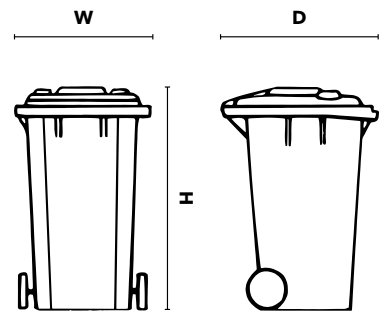

Extras

- Lid with 2 point hinges
- GMT eXtra 120 S and 240 S with reinforcing ribs on the base
- Gravity locks
- Aperture for document insertion
- Ergolid System: Ergonomic handles for easy opening of the lid from every position. The larger lid surface is particularly suitable for large detailed embossing
- Bin with one piece tubular handle
- Waste stream identification using the "ergolid-clip" allows easy and cost effective waste stream changes

Exclusively for GMT eXtra 180 litres

- Integrated foothold
- 250 mm wheels for improved handling
- Greater strength due to additional profiling on the side walls

GMT eXtra	120 l	140 l	180 l	240 l
Width mm (W)	505 max.	505 max.	505 max.	580 +5/-5
Height mm (H)	1,005 max.	1,100 max.	1,100 max.	1,100 max.
Depth mm (D)	555 max.	555 max.	755 max.	740 max.
Nominal volume l	120 +8/-6	140 +6/-12	180 +40/-10	240 +15/-5
Payload kg	48	56	72	96
Wheel - Ø mm	200	200	200/250	200

All dimensions are nominal in accordance with DIN EN 840, colours are subject to deviation.